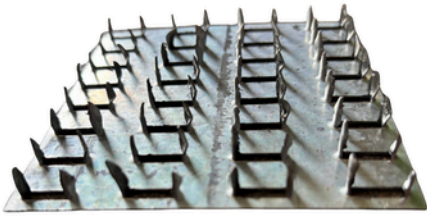

Hardware Plates

	Hardware Connector Plate - 05 x 10 x 1MM	HWP5010
	Hardware Connector Plate - 08 x 13 x 1MM	HWP8013
	Hardware Connector Plate - 10 x 10 x 1MM	HWP1010
	Hardware Connector Plate - 10 x 15 x 1MM	HWP1015
	Hardware Connector Plate - 10 x 20 x 1MM	HWP1020

Hurricane Clips & Pole Hangers

	Hurricane Clips - Right	HURR-C-R
	Hurricane Clips - Left	HURR-C-L
	Pole Bracket - Large -1.2MM	PBL
	Pole Bracket - Small -1.2MM	PBS
	SPI Pole Hanger - 1.2MM - Pole Fencing	SPI
	Pole Hanger - Pole up to 150MM Ø x 1.6MM	PH-150-LD 1.6
	Pole Hanger - Pole up to 125MM Ø x 4MM	PH-125-HD 4

Roofing Products

Truss Hangers

Hurricane Clips

Purlin Clips

Bracing Straps

Hoop Iron

Timber Products

Hardware Plates