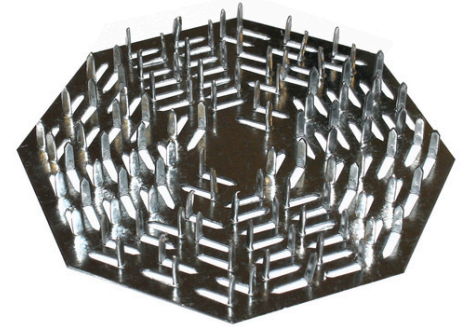

Strong Connections, Reliable Performance & Excellent Service!

Truss Hangers

	Truss Hanger - 90 x 38 x 1.2MM	TH38S
	Truss Hanger - 90 x 38 x 1.2MM	TH38M
	Truss Hanger - 90 x 38 x 1.2MM	TH38L
	Truss Hanger - 45 x 38 x 1.2MM	TH45L
	Truss Hanger - 45 x 38 x 1.2MM	TH45R
	Truss Hanger - 90 x 76 x 1.6MM	TH76
	Truss Hanger - 90 x 50 x 1.2MM	TH50S

Hurricane Clips & Pole Hangers

	Hurricane Clips - Right	HURR-C-R
	Hurricane Clips - Left	HURR-C-L
	Pole Bracket - Large -1.2MM	PBL
	Pole Bracket - Small -1.2MM	PBS
	SPI Pole Hanger - 1.2MM - Pole Fencing	SPI
	Pole Hanger - Pole up to 150MM Ø x 1.6MM	PH-150-LD 1.6
	Pole Hanger - Pole up to 125MM Ø x 4MM	PH-125-HD 4

Roofing Products

Truss Hangers

Hurricane Clips

Purlin Clips

Bracing Straps

Hoop Iron

Timber Products

Hardware Plates

Hopper Plates

Anti-Split Plates

Octi-Nailplates

Connector Products

Multi-Purpose

Pole Hangers

Timber Post

Cleats