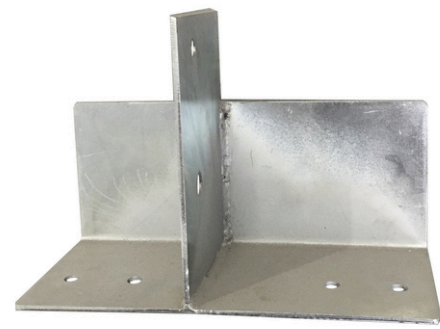

Hurricane Clips & Pole Hangers

	Hurricane Clips - Right	HURR-C-R
	Hurricane Clips - Left	HURR-C-L
	Pole Bracket - Large -1.2MM	PBL
	Pole Bracket - Small -1.2MM	PBS
	SPI Pole Hanger - 1.2MM - Pole Fencing	SPI
	Pole Hanger - Pole up to 150MM Ø x 1.6MM	PH-150-LD 1.6
	Pole Hanger - Pole up to 125MM Ø x 4MM	PH-125-HD 4

Roofing Products

Truss Hangers

Hurricane Clips

Purlin Clips

Bracing Straps

Hoop Iron

Timber Products

Hardware Plates

Hopper Plates

Anti-Split Plates

Octi-Nailplates

Connector Products

Multi-Purpose

Pole Hangers

Timber Post

Cleats

Square Washers

Hinges

T-Hinges

Hook & Band Hinges

In-Store Concept Stands

Supplier of Roofing Connectors

Lets Connect:

www.shockproof.co.za