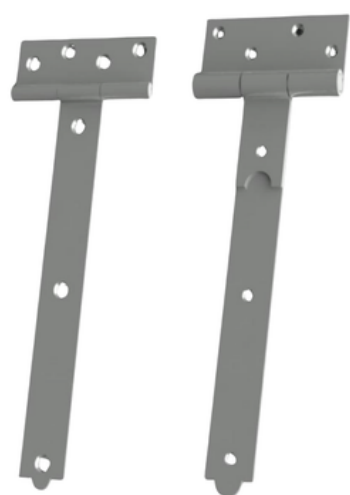

Hurricane Clips & Pole Hangers

	Hurricane Clips - Right	HURR-C-R
	Hurricane Clips - Left	HURR-C-L
	Pole Bracket - Large -1.2MM	PBL
	Pole Bracket - Small -1.2MM	PBS
	SPI Pole Hanger - 1.2MM - Pole Fencing	SPI
	Pole Hanger - Pole up to 150MM Ø x 1.6MM	PH-150-LD 1.6
	Pole Hanger - Pole up to 125MM Ø x 4MM	PH-125-HD 4

Roofing Products

Truss Hangers

Hurricane Clips

Purlin Clips

Bracing Straps

Hoop Iron

Timber Products

Hardware Plates

Hopper Plates

Anti-Split Plates

Octi-Nailplates

Connector Products

Multi-Purpose

Pole Hangers

Timber Post

Cleats

Square Washers

Hinges

T-Hinges

Hook & Band Hinges

In-Store Concept Stands

Supplier of Roofing Connectors

Lets Connect:

www.shockproof.co.za